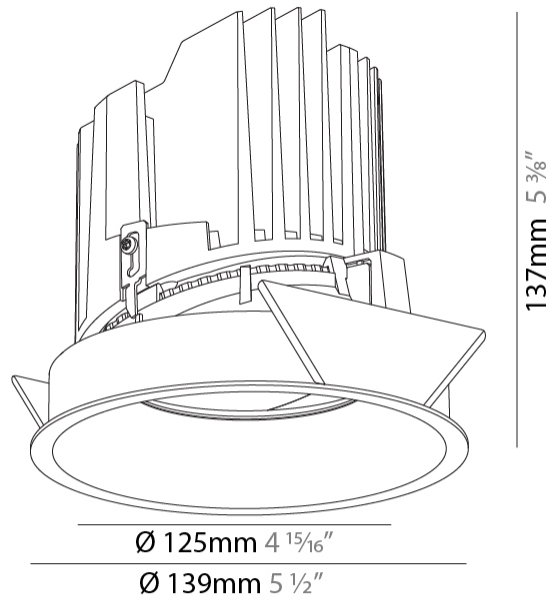

PHYSICAL

Shape: Round
Diameter (mm): 139
Diameter (in): 5 1/2
Height (mm): 137
Height (in): 5 3/8
Ceiling Thickness (mm): 10 / 12.5 / 15
Ceiling Thickness (in): 3/8 or 1/2 or 9/16
Min. Recessing Depth (mm): 150
Min. Recessing Depth (in): 5 7/8
Light Distribution: Adjustable / Downlight
Weight (kg): 0.856
Weight (lbs): 1.89
Fixture Finish: SSR / BKV / CWI / CRY / HAB / LAG / UFT / ITA / RUA / RUR / MIC / FTG / MYG / TWT / LOD / PUS / FRO / FUP / KIA / POP / BLS / SPG / MEY / GOH / GUM / CHC / COM / ABZ / JAG / OBR / MOS / ROR
Fixture Material: Aluminum Die Cast
Cut-out Measurements: 130mm / 5 1/8"

ELECTRICAL

Lamp Type: LED (Zhaga Standard)
Input Wattage (W): 28.6
Total Output Wattage (W): 26
Dimming: Tri-Mode (Non-Dimming and Phase Dimming (120Vac only) and 0-10V Dimming)
Driver Included: No
Driver Location: Recessed Housing
Driver Type: Constant Current - Universal
Driver Class: Class 2
Housing: See components
Input Voltage (V): 120 - 277
Constant Current (MA): 700

LED

Number of LEDs: 1
Color Temperature (°K): 2700 / 3000 / 3500 / 4000
Max. Delivered Lumen (lm): 1890 / 1930 / 2028 / 2070
Nominal Lumen (lm): 3210 / 3290 / 3459 / 3530
CRI: >90 CRI
Efficiency (%): 0.631
Lamp Life (hrs): 50000

OPTICAL

Reflector: 20 / 25 / 40
Adjustability: Rotational 355°; Tilt 10°

RATINGS AND CERTIFICATIONS

Certified By: Certified for North American Standards
IP rating: IP54